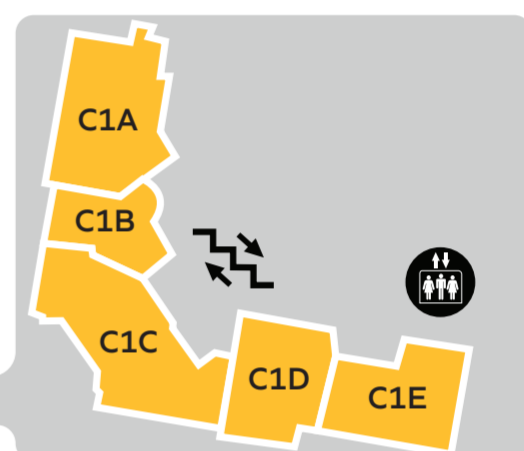

CENTRE DIRECTORY

- Entry / Exit
- Stairs
- Lift
- Centre Management
- Parents Room
- Toilets
- Accessible Toilet
- ATM
- Parking
- Pay Station

UPPER LEVEL

LOWER LEVEL

DINING

R1	Saffrony Signature
R3	The Boys House of Coffee
R5	Miu Tea
R6	YOZO Froyo
R10A	Golden Lava
R12	Subway
R13	Shanghai Cuisine
R14	Boba Chicken
R15	Southern Seoul
R16	Vietnam House
R17	Carraway Pier
R18	Seoul Bites
R19	Osaka Sushi Express
R20	Burger Urge
R21	Zambrero
R22	The Menagerie Cafe
R23	Siam Spice Thai Restaurant

SUPERMARKET & LIQUOR

R2	Walnut Mart
R10BC	Sunlit Asian Supermarket
R1-1	Woolworths
R11	BWS

GENERAL RETAIL AND SERVICES

R6A	Panda Smokes
R7-8	Bargain Mania
C1A	Phones Now
C1B & C1C	Mandalay Funds Management
C1D	Happyness Education and Migration Services
C1E	Damage Control Project Management

HEALTH AND BEAUTY

R4A	QML
R4	Kelvin Grove Pharmacy
R5A	Cut & Edge Barbershop
R5B	The Classy Lounge

VACANT

R9
R10D
R26