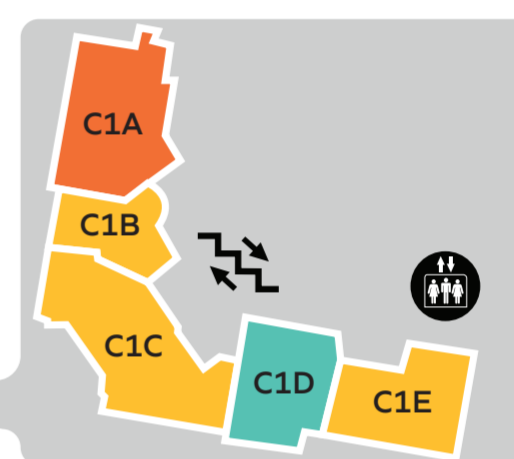

CENTRE DIRECTORY

- Entry / Exit
- Stairs
- Lift
- Centre Management
- Parents Room
- Toilets
- Accessible Toilet
- ATM
- Parking
- Pay Station

UPPER LEVEL

LOWER LEVEL

DINING

R1	Saffrony Signature
R3	The Boys House of Coffee
R5	Miu Tea
R6	YOZO Froyo
R10A	Golden Lava
R12	Subway
R13	Shanghai Cuisine
R14	Boba Chicken
R15	Southern Seoul
R16	Vietnam House
R17	Carraway Pier
R19	Osaka Sushi Express
R20	Burger Urge
R21	Zambrero
R22	The Menagerie Cafe
R23	Siam Spice Thai Restaurant

SUPERMARKET & LIQUOR

R2	Walnut Mart
R10BC	Sunlit Asian Supermarket
R1-1	Woolworths
R11	BWS

GENERAL RETAIL AND SERVICES

R6A	Panda Smokes
R7-8	Bargain Mania
R9	R&C Tech World
R26	Abingdon Wealth
C1B & C1C	Mandalay Funds Management
C1E	Damage Control Project Management

HEALTH AND BEAUTY

R4A	QML
R4	Kelvin Grove Pharmacy
R5A	Cut & Edge Barbershop
R5B	The Classy Lounge

CHURCH

C1D	Village Church Kelvin Grove
-----	-----------------------------

VACANT

C1A
R10D
R18