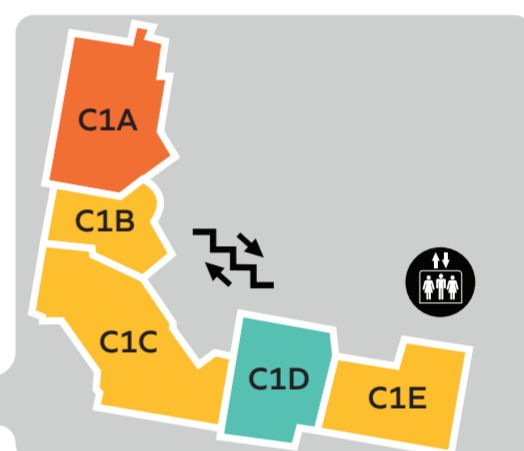

# CENTRE DIRECTORY

- Entry / Exit
- Stairs
- Lift
- Centre Management
- Parents Room
- Toilets
- Accessible Toilet
- ATM
- Parking
- Pay Station

## UPPER LEVEL

## LOWER LEVEL

### HEALTH AND BEAUTY

R4A	QML
R4	Kelvin Grove Pharmacy
R5A	Cut & Edge Barbershop
R5B	The Classy Lounge