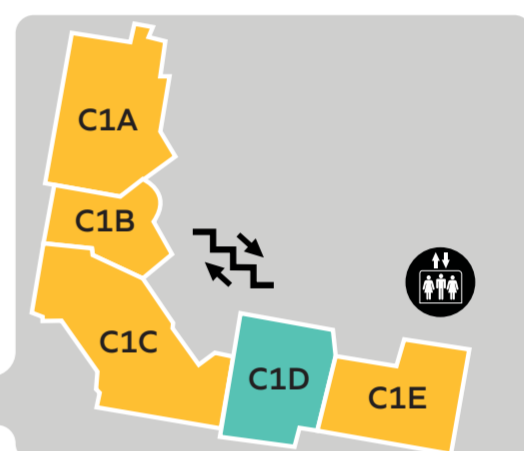

CENTRE DIRECTORY

- Entry / Exit
- Stairs
- Lift
- Centre Management
- Parents Room
- Toilets
- Accessible Toilet
- ATM
- Parking
- Pay Station

UPPER LEVEL

LOWER LEVEL

DINING

R1	Saffrony Signature
R3	The Boys House of Coffee
R5	Miu Tea
R6	
R10A	Golden Lava
R12	Subway
R13	Shanghai Cuisine
R14	Boba Chicken
R15	Southern Seoul
R16	Vietnam House
R17	Carraway Pier
R19	Osaka Sushi Express
R20	Burger Urge
R21	Zambrero
R22	The Menagerie Cafe
R23	Siam Spice Thai Restaurant

SUPERMARKET & LIQUOR

R2	Walnut Mart
R10BC	Sunlit Asian Supermarket
R1-1	Woolworths
R11	BWS

GENERAL RETAIL AND SERVICES

R6A	Panda Smokes
R7-8	Bargain Mania
R9	R&C Tech World
R26	Abingdon Wealth
C1A	Phones Now
C1B & C1C	Mandalay Funds Management
C1E	Damage Control Project Management

HEALTH AND BEAUTY

R4A	QML
R4	Kelvin Grove Pharmacy
R5A	Cut & Edge Barbershop
R5B	The Classy Lounge

CHURCH

C1D	Village Church Kelvin Grove
-----	-----------------------------

VACANT

R10D	
R18	